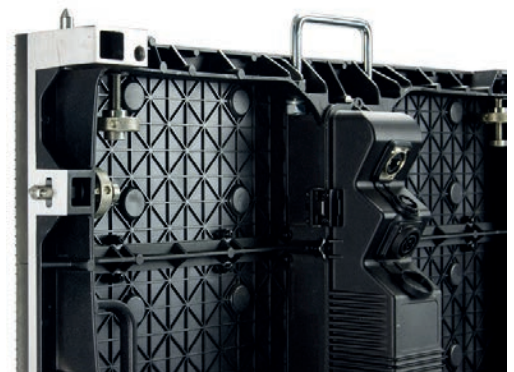

LED SCREEN CABINET

P-10MM OUTDOOR

Ultra slim& light, special and reasonable design for easy installation and maintenance with flat and es-
thetic structure

- 
Low-noise
- 
Low-power
- 
High-density
- 
High-definition
- 
High-contrast
- 
Seamless splice
- 
Easy-accessibility
- 
Ultra-thin
- 
Ultra-light

Technical product details

Applicable environment:	Outdoor (IP 65)
Pixel pitch:	10 mm
Pixel:	SMD
Cabinet resolution:	64x64 pix.
Brightness:	>5000 cd/m ²
Colors:	>16.7M
Cabinet Size:	640x640x123 mm
Cabinet material:	Alu Cabinet
Cabinet weight:	13 kg
Best viewing distance:	>10 m
Max. power consumption:	<650 W/m ²
Color temperature:	6500 K
Driving method:	1/4 scanning
Refresh frequency:	>1000 Hz
Gray scale:	14 bits
Brightness Control:	256 grade